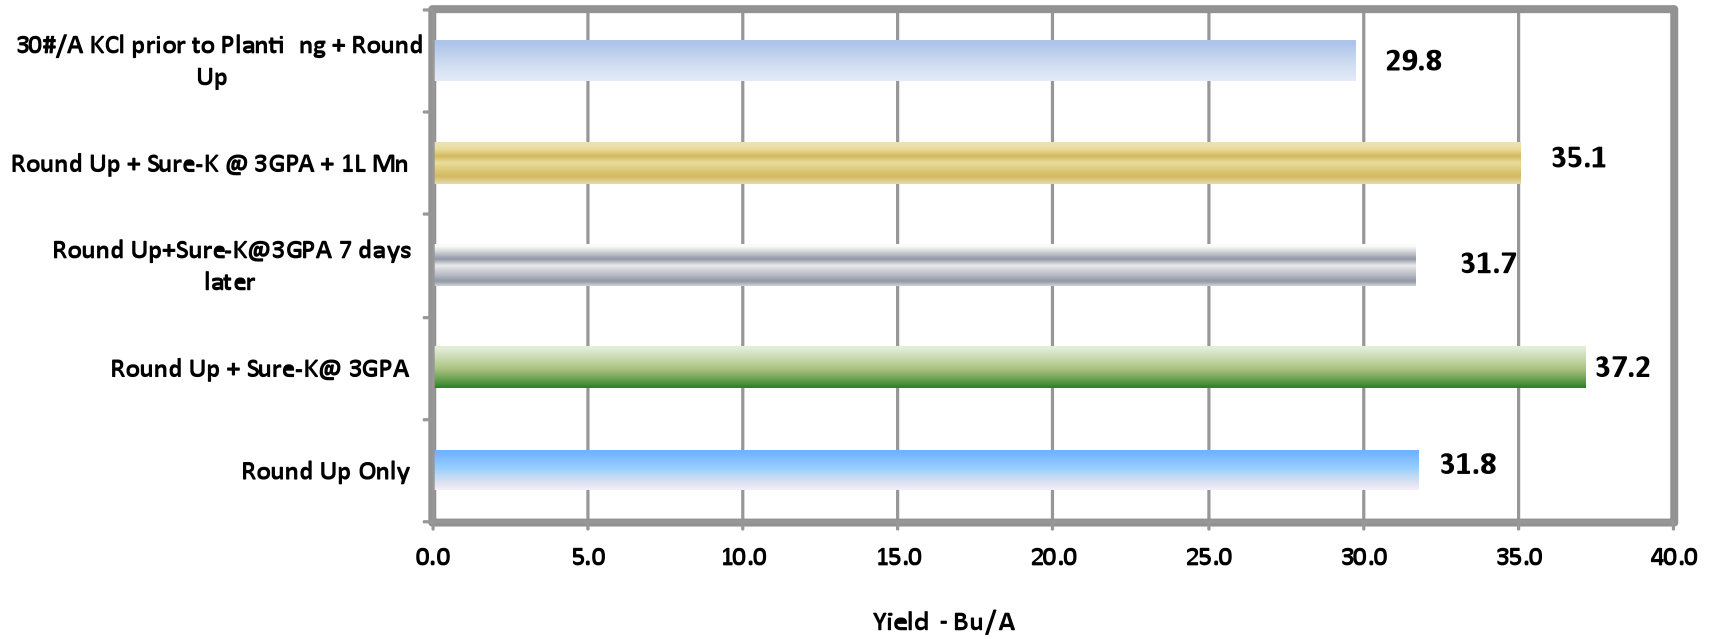

University of Guelph  
New Lowell, ON 2011

- Planted May 22, 2011, Harvested October 6, 2011
- Variety Pioneer 91M01
- **To Show impact of Foliar K in low K soils**